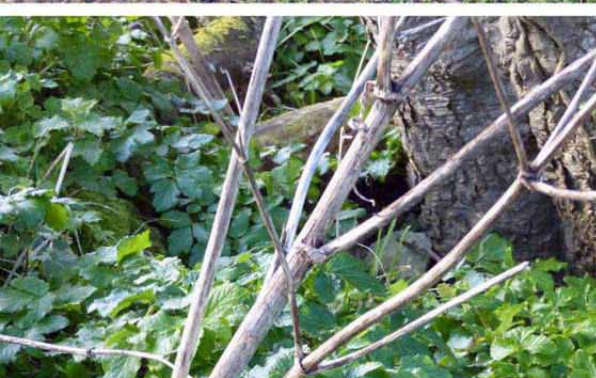

conidia
46.2-67.9 x
15.8-22.5µm

Alternaria ramulosa

(Sacc.) P. Joly

on dead stem-bases of
Smyrnium olusatrum

Cornelian Bay, near Scarborough
North Yorkshire

VC62; TA05738609; 57 metres O.D.

11th February 2016