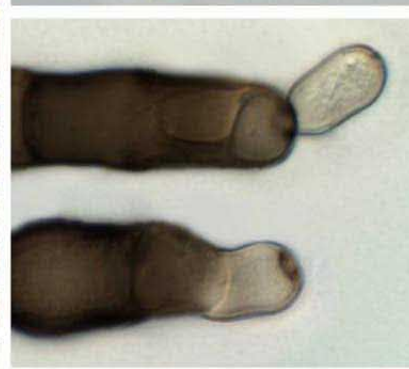

conidia
46.2-67.9 x
15.8-22.5µm

Alternaria ramulosa

(Sacc.) P. Joly

on dead stem-bases of
Smyrnium olusatrum

Cornelian Bay, near Scarborough
North Yorkshire

VC62; TA05738609; 57 metres O.D.

11th February 2016